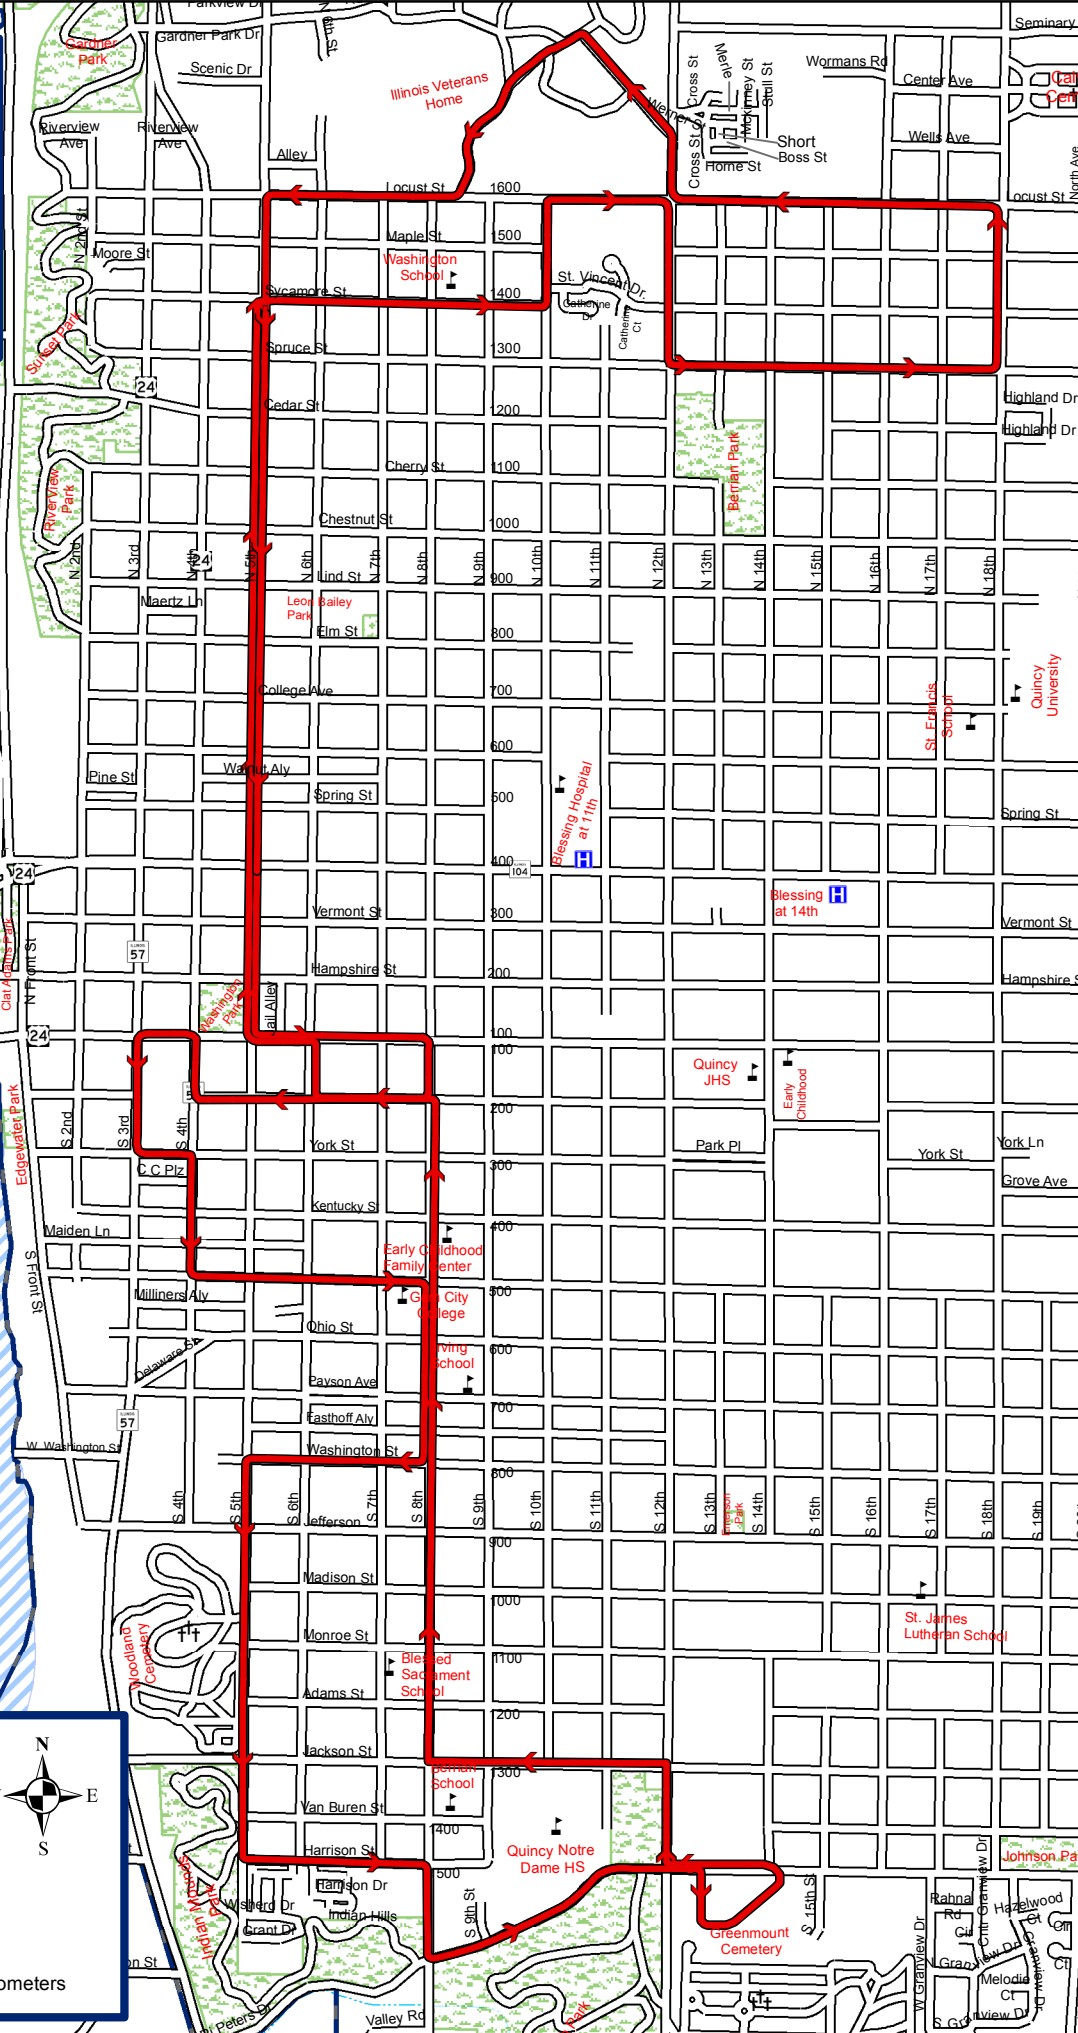

CITY OF QUINCY, ILLINOIS 2016 OFFICIAL CITY MAP

PROPERTY OF
THE CITY OF QUINCY
730 MAINE STREET
QUINCY, IL 62301
217-228-4500
www.quincyl.gov

2016 CITY MAP NOT TO BE REPRODUCED
CREATED BY THE CITY OF QUINCY IT DEPARTMENT
Updated June 2016

Legend

Schools	Railroads	Parks	Bus Routes
Buildings	Roads	City Limits	RD
Cemeteries	Creeks	Lakes	
Hospitals	River		

Miles

0 0.125 0.25 0.5

Kilometers

0 0.25 0.5 1