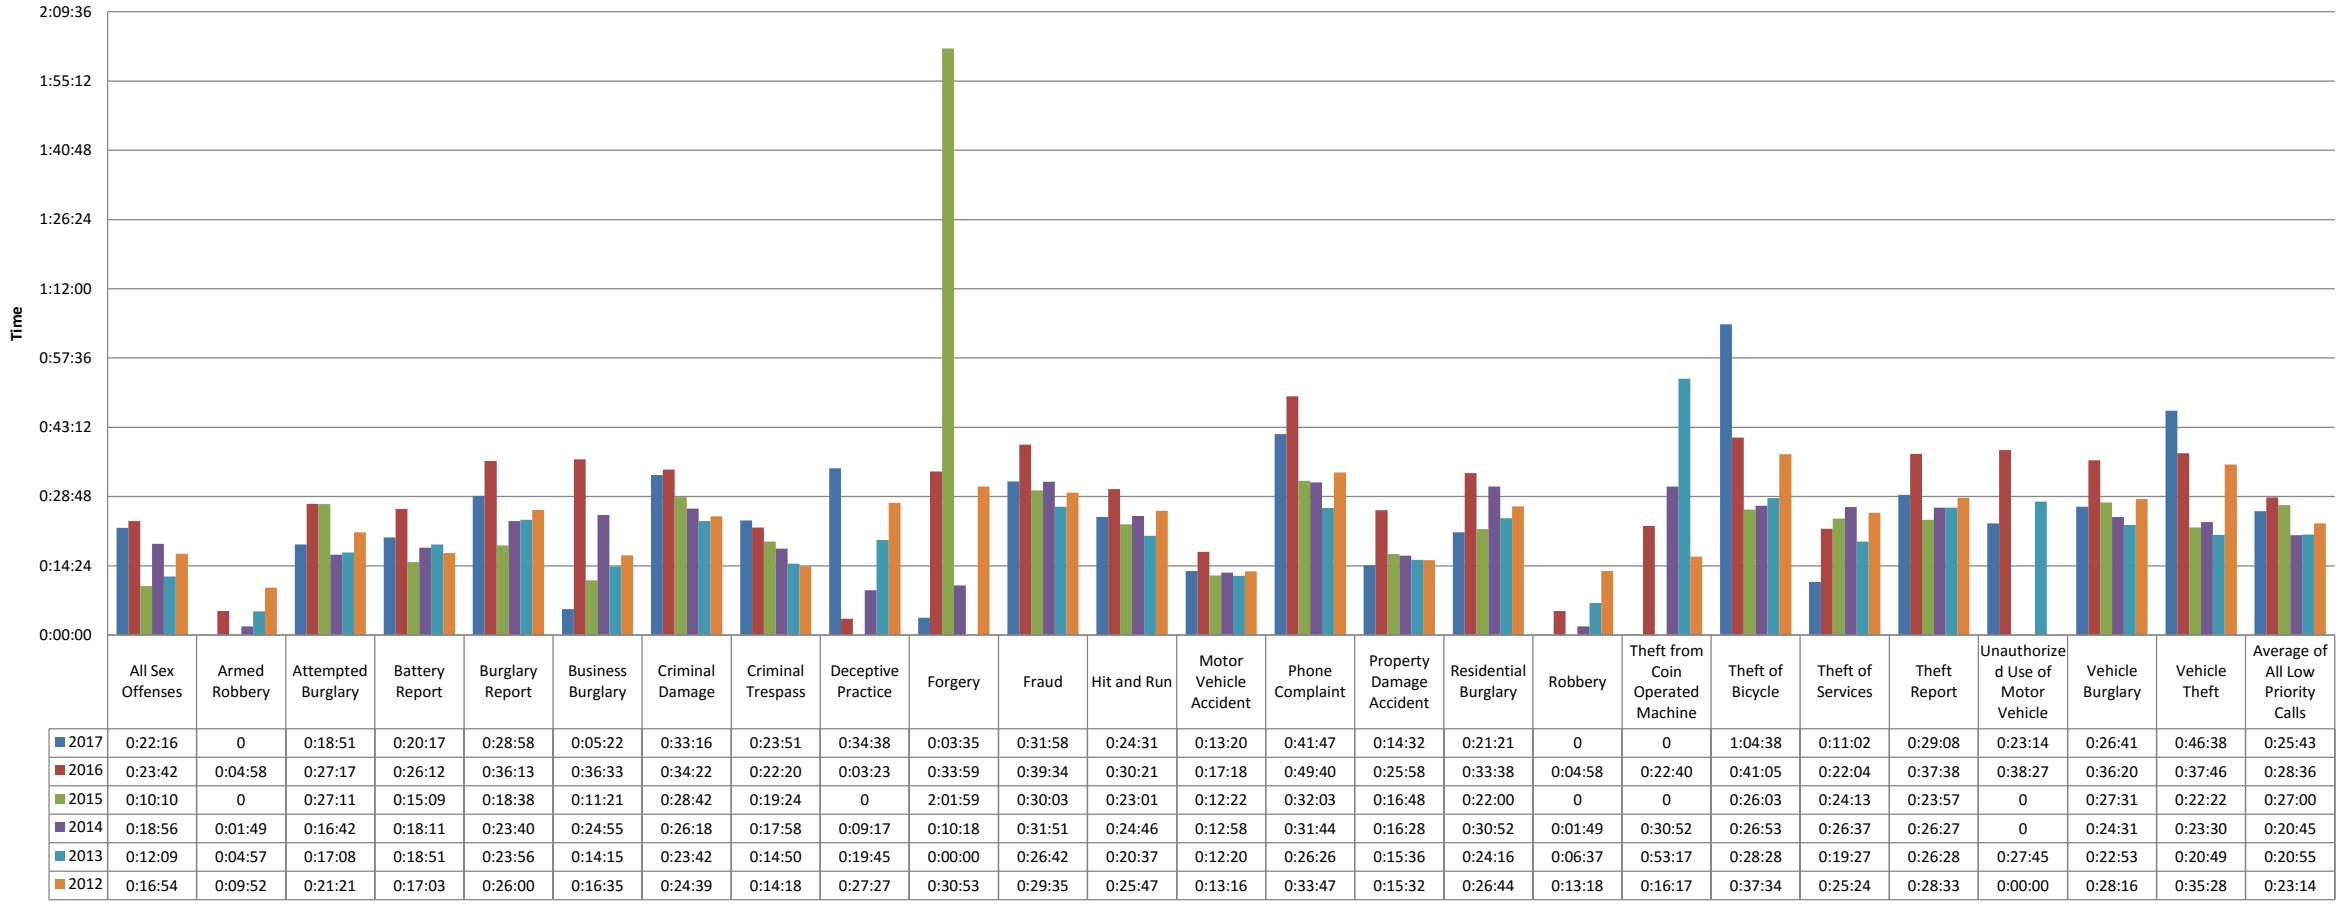

Low Priority Response Times

This chart represents the average response time of the Quincy Police Department related to emergency calls.