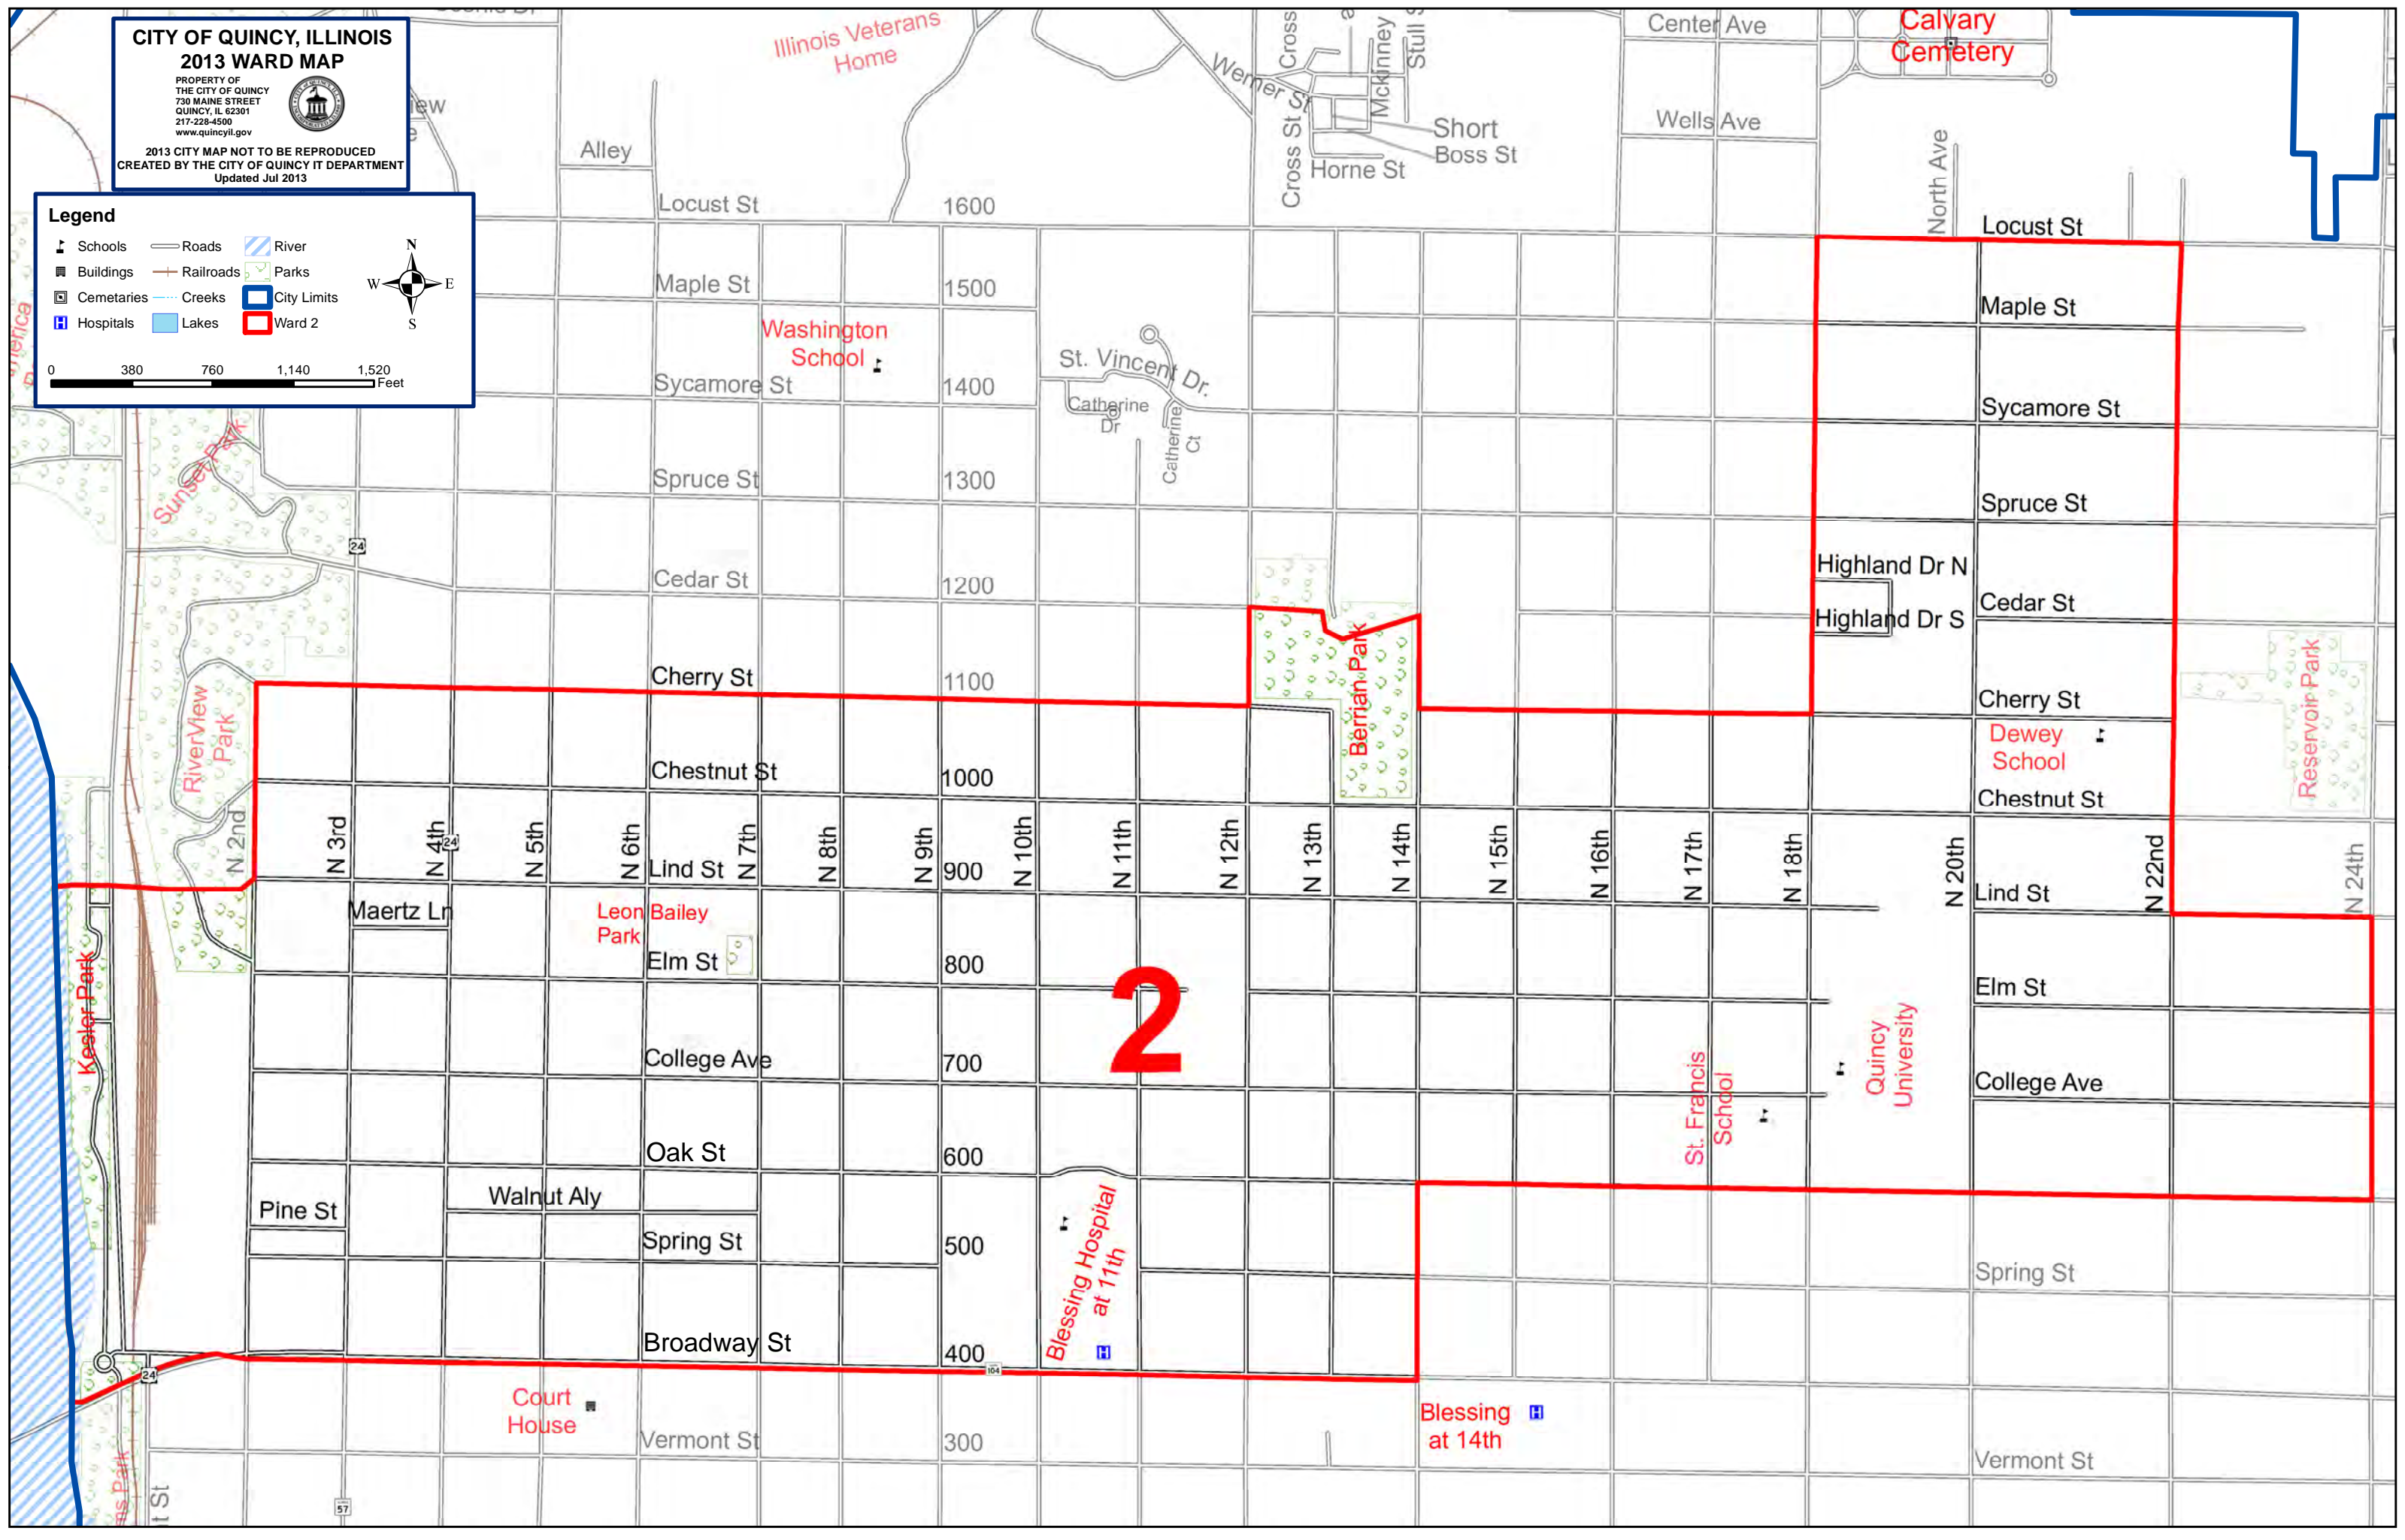

CITY OF QUINCY, ILLINOIS
2013 WARD MAP
 PROPERTY OF THE CITY OF QUINCY
 730 MAIN STREET
 QUINCY, IL 62301
 217-228-4500
 www.quincyil.gov
 2013 CITY MAP NOT TO BE REPRODUCED
 CREATED BY THE CITY OF QUINCY IT DEPARTMENT
 Updated Jul 2013

Legend

- Schools
- Buildings
- Cemeteries
- Hospitals
- Roads
- Railroads
- Creeks
- Lakes
- River
- Parks
- City Limits
- Ward 2

0 380 760 1,140 1,520 Feet

2